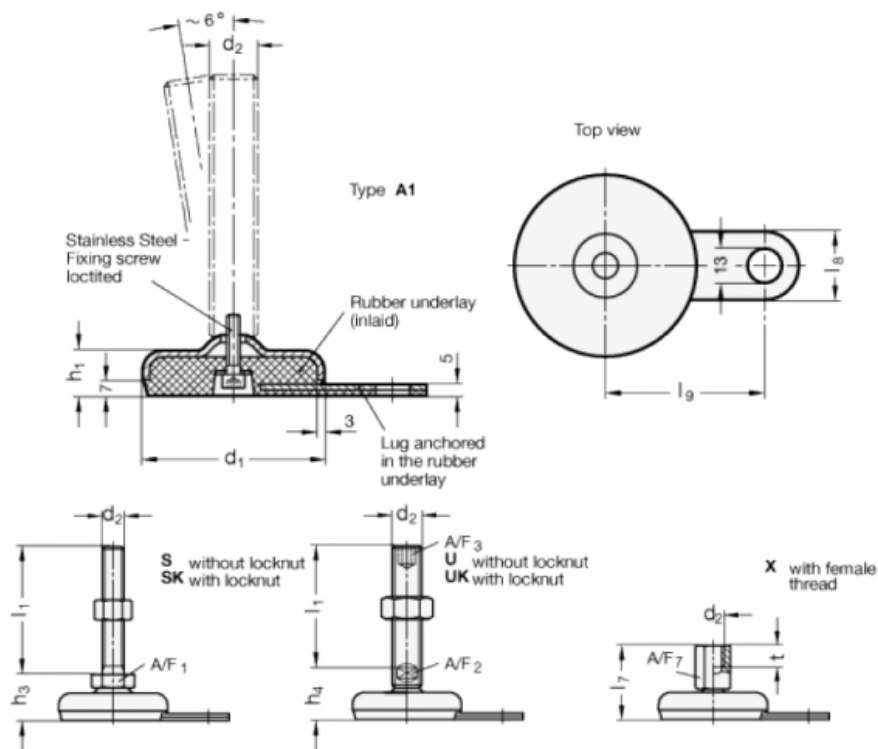

Data Sheet

Article number: 203280M1675A1UK

Description: E+G levelling foot
GN 32-80-M16-75-A1-UK

Note: UK With nut, Hexagon socket at the top, Wrench flat at the bottom

Measures

$$A/F2 = 12$$

$$l_9 = 70$$

$$A/F3 = 8$$

$$d_1 = 80$$

$$d_2 = M16$$

$$h_1 = 20$$

$$h_4 = 34$$

$$l_1 = 75$$

$$l_8 = 30$$